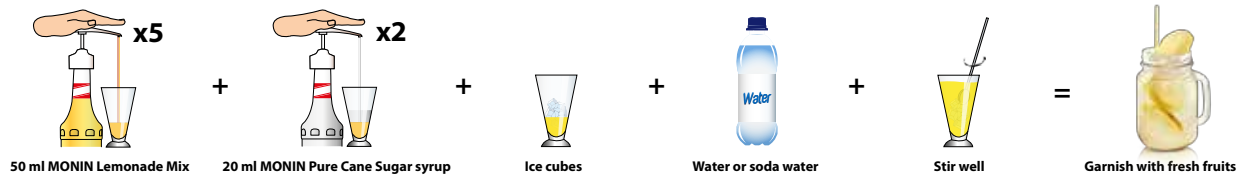

NO WASTAGE

1 month shelf
life after
opening

Lemonade Programme

Meet the consumer's growing interest for freshly made beverages and offer a handcrafted style lemonade ! With MONIN Lemonade Mix, offer the perfect thirst-quencher when temperatures soar !

MONIN®

— ULTIMATE TASTE —
ULTIMATE CREATIVITY

Easy-Lemonade (360 ml) • 100 ml water (or soda water) • Ice cubes • 50 ml MONIN Lemonade Mix • 20 ml MONIN Pure Cane Sugar syrup

Suggestion: You can replace MONIN Lemonade Mix by 30 ml MONIN Lemon Rantcho and 150 ml water