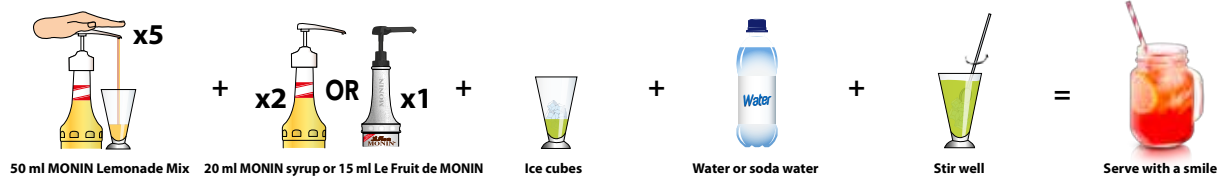

MONIN®

— ULTIMATE TASTE —
ULTIMATE CREATIVITY

Easy-Lemonade (360 ml) • 100 ml water (or soda water) • Ice cubes • 50 ml MONIN Lemonade Mix • 20 ml MONIN Pure Cane Sugar syrup

Suggestion: You can replace MONIN Lemonade Mix by 30 ml MONIN Lemon Rantcho and 150 ml water

Flavoured Lemonade (360 ml) • 100 ml water • Ice cubes • 30 ml MONIN Lemonade Mix • 15 ml MONIN syrup or 15 ml Le Fruit de MONIN

Suggestion: You can replace MONIN Lemonade Mix by 30 ml MONIN Lemon Rantcho & 150 ml water