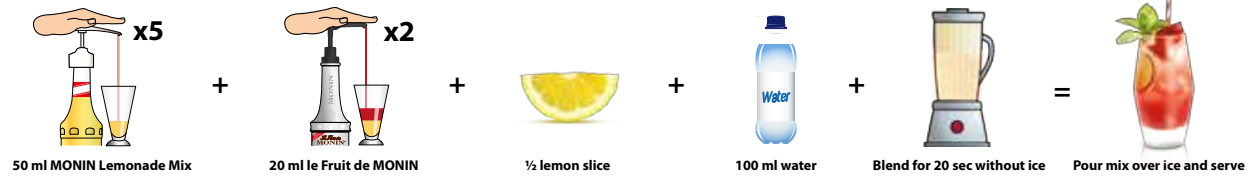

Suggestion: You can replace MONIN Lemonade Mix by 30 ml MONIN Lemon Rantcho & 150 ml water

MONIN syrup / Flavour suggestions:

Watermelon, Pomegranate, Lemongrass, Blue curaçao, Tarragon, Rosemary, Pink grapefruit, Ginger, Wild Strawberry, Mojito Mint.